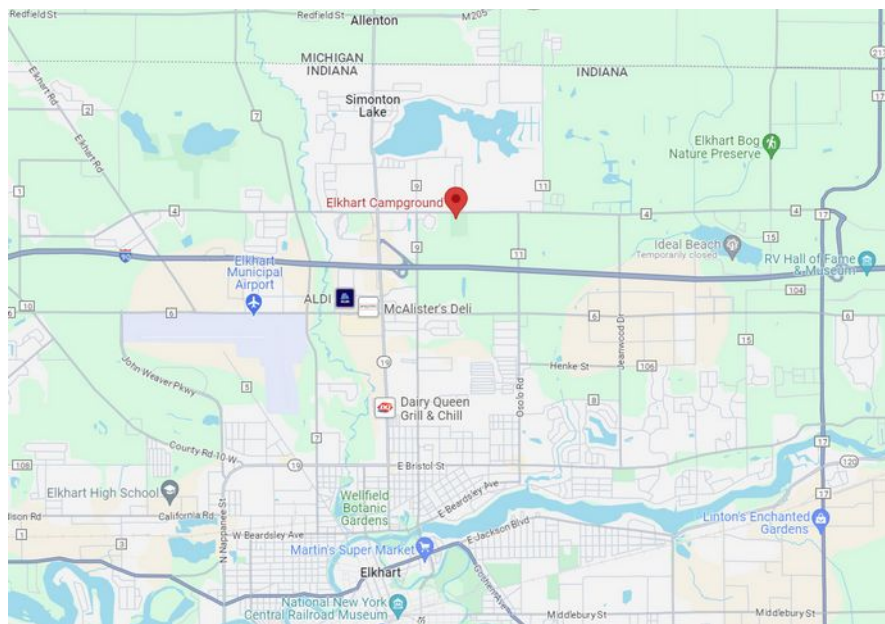

## 2024 Rally Location

Elkhart Campground  
25608 Co Rd 4, Elkhart, IN 46514  
574-264-2914

41.738794, -85.958917 or 41°44'19.7"N 85°57'32.1"W

From the Indiana Toll Road, I-90: exit #92, go north 0.3 mile, then turn right (east) on County Road 4 (traffic signal). Elkhart Campground is on your right in 0.8 mile, just east of Lazydays RV.

Or from US 31 & US 20: US 20 is exit #246A, go east 12.5 miles on US 20 to exit #92, SR 19. Go north on SR 19 for 8.9 miles to County Road 4 (traffic signal) and turn right (east). Elkhart Campground is on your right in 0.8 mile, just east of Lazydays RV.

Please note - south is at the top of this map.