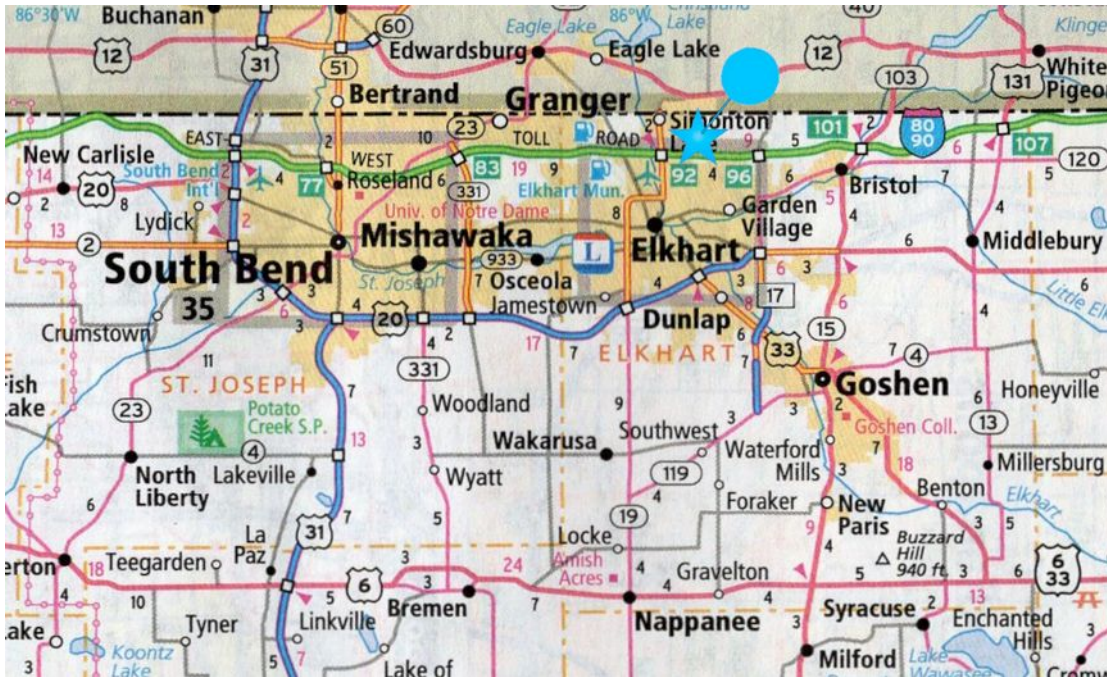

## 2024 Rally Location

Elkhart Campground  
25608 Co Rd 4, Elkhart, IN 46514  
574-264-2914

41.738794, -85.958917 or 41°44'19.7"N 85°57'32.1"W

From the Indiana Toll Road, I-90: exit #92, go north 0.3 mile, then turn right (east) on County Road 4 (traffic signal). Elkhart Campground is on your right in 0.8 mile, just east of Lazydays RV.

Or from US 31 & US 20: US 20 is exit #246A, go east 12.5 miles on US 20 to exit #92, SR 19. Go north on SR 19 for 8.9 miles to County Road 4 (traffic signal) and turn right (east). Elkhart Campground is on your right in 0.8 mile, just east of Lazydays RV.

Please note - south is at the top of this map.